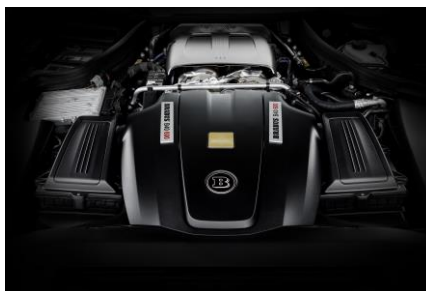

BRABUS®

PRESS PHOTOS

**BRABUS refines the Mercedes-AMG GT S
441 kW / 600 HP, 750 Nm of torque, and a top speed of 325 km/h**

For editorial use only:
High-resolution BRABUS images are available for free download at:
www.brabus-mediaclub.de