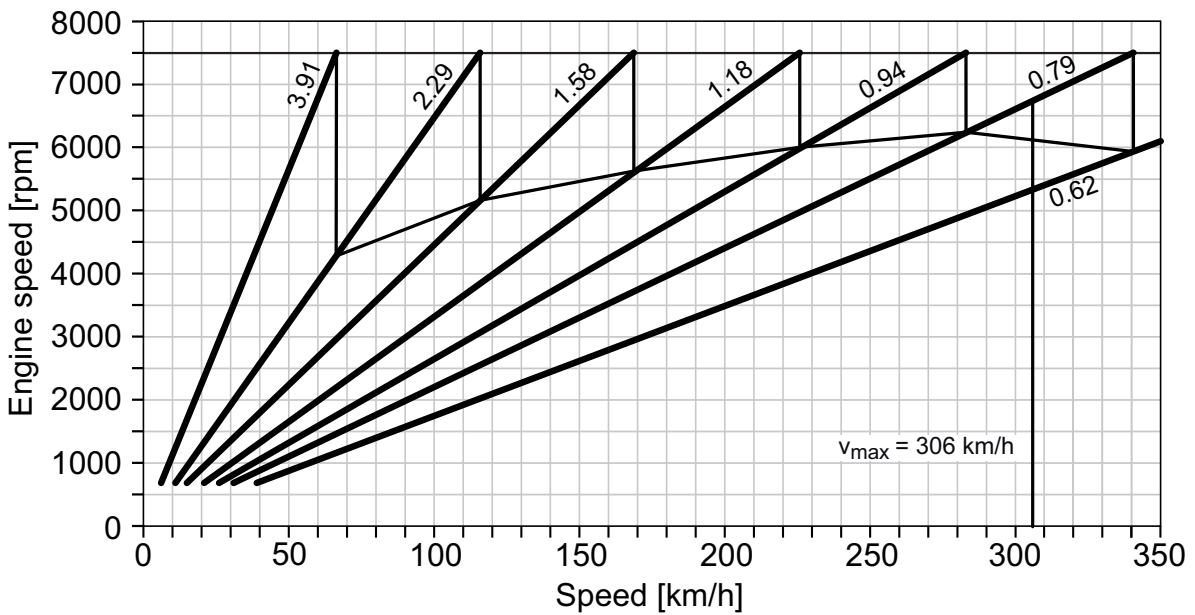

Porsche 911 Carrera • Transmission diagrams

911 Carrera with seven-speed manual transmission

911 Carrera with seven-speed PDK

Porsche 911 Carrera S • Transmission diagrams

911 Carrera S with seven-speed manual transmission

911 Carrera S with seven-speed PDK

Porsche 911 Carrera and 911 Carrera S • Exterior Dimensions

Values in brackets refer to the Porsche 911 Carrera S

* The Porsche 911 Carrera Cabriolet has a height of 1,297 mm