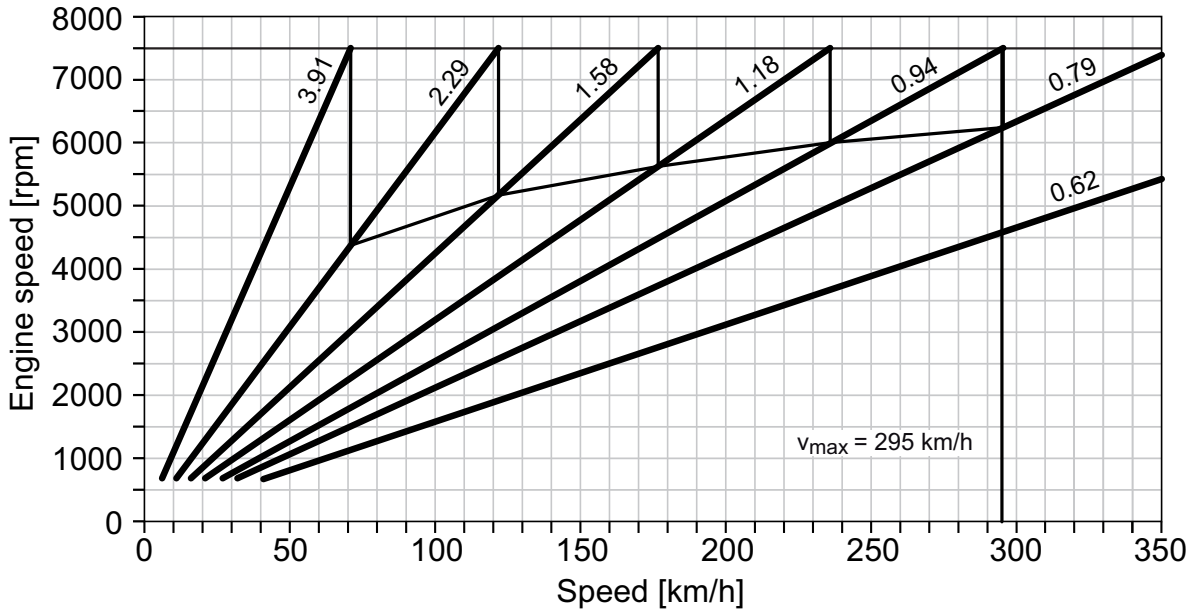

Porsche 911 Carrera • Power and torque

Porsche 911 Carrera

Porsche 911 Carrera – Comparison to previous model

Porsche 911 Carrera S • Power and torque

Porsche 911 Carrera S

Porsche 911 Carrera S – Comparison to previous model

Porsche 911 Carrera • Transmission diagrams

911 Carrera with seven-speed manual transmission

911 Carrera with seven-speed PDK

Porsche 911 Carrera S • Transmission diagrams

911 Carrera S with seven-speed manual transmission

911 Carrera S with seven-speed PDK

Porsche 911 Carrera and 911 Carrera S • Exterior Dimensions

Values in brackets refer to the Porsche 911 Carrera S

* The Porsche 911 Carrera Cabriolet has a height of 1,297 mm