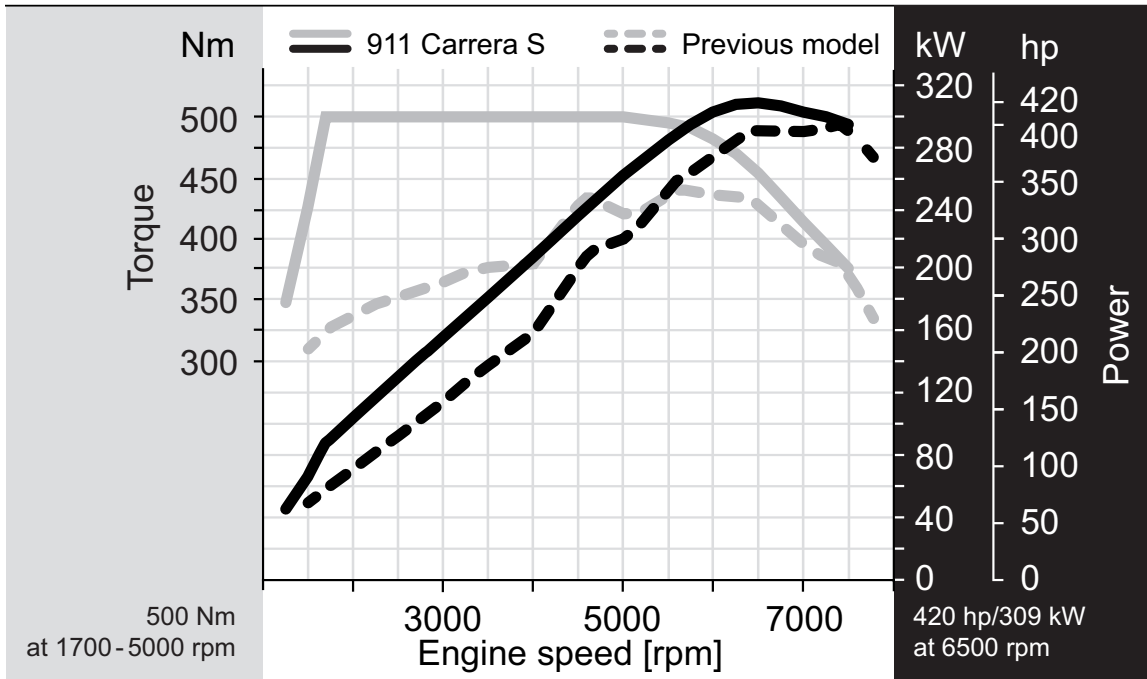

Porsche 911 Carrera S – Comparison to previous model