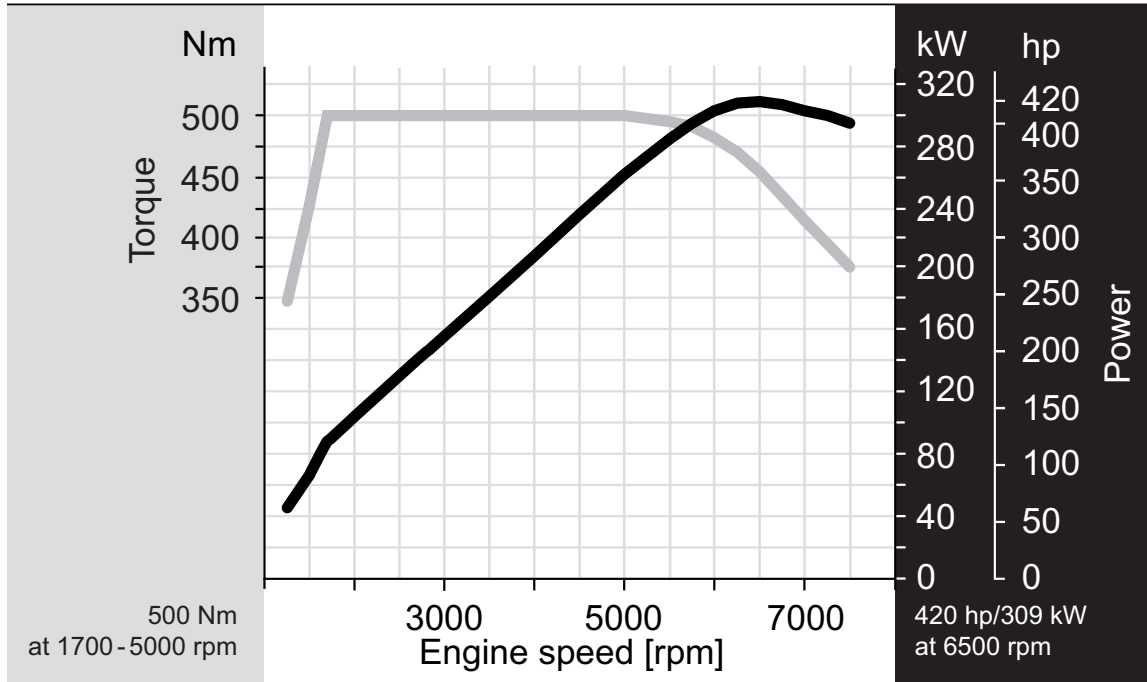

Porsche 911 Carrera S • Power and torque

Porsche 911 Carrera S