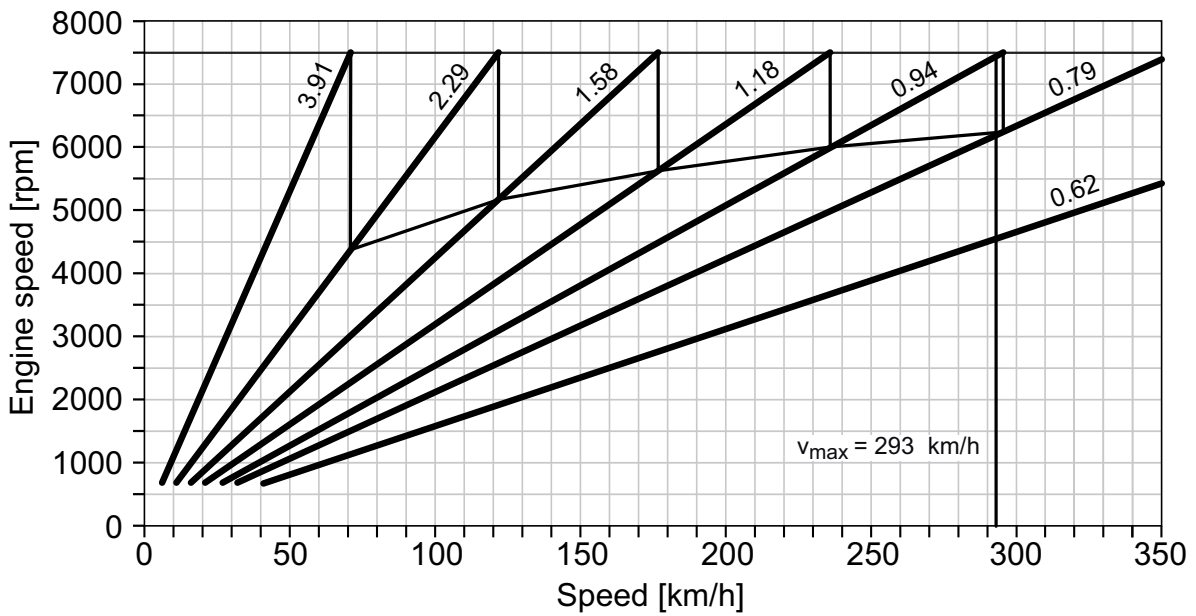

Porsche 911 Carrera • Power and torque

Porsche 911 Carrera

Porsche 911 Carrera – Comparison to previous model

Porsche 911 Carrera S • Power and torque

Porsche 911 Carrera S

Porsche 911 Carrera S – Comparison to previous model

Porsche 911 Carrera • Transmission diagrams

911 Carrera with seven-speed manual transmission

911 Carrera with seven-speed PDK

Porsche 911 Carrera S • Transmission diagrams

911 Carrera S with seven-speed manual transmission

911 Carrera S with seven-speed PDK

Porsche 911 Carrera and 911 Carrera S • Exterior Dimensions

Values in brackets refer to the Porsche 911 Carrera S

* The Porsche 911 Carrera Cabriolet has a height of 1,297 mm