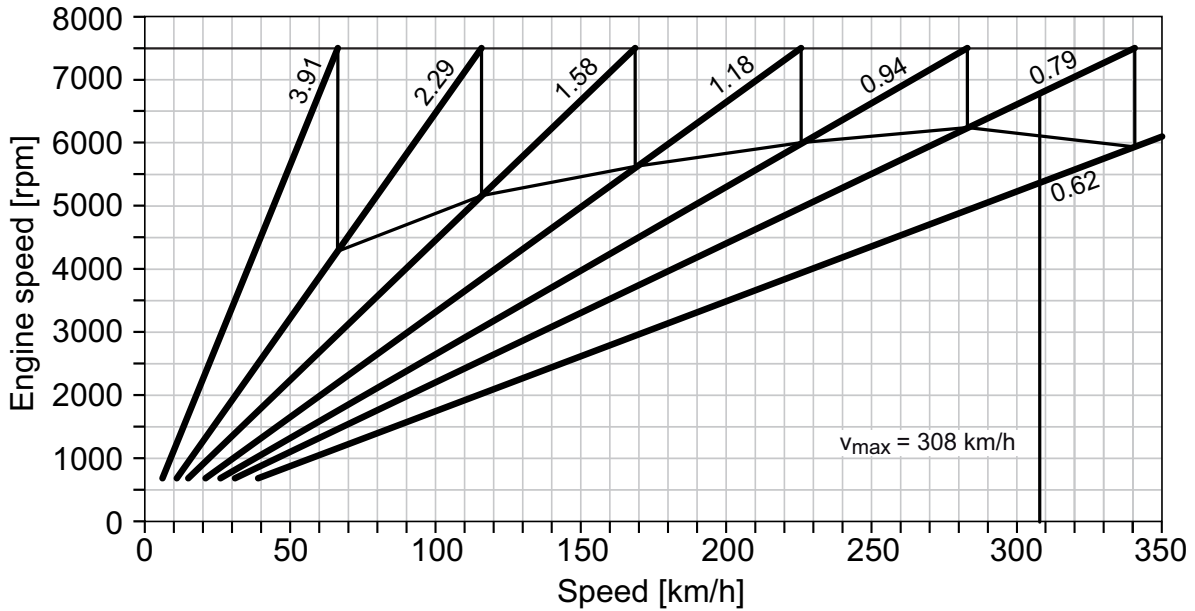

Porsche 911 Carrera • Transmission diagrams

911 Carrera with seven-speed manual transmission

911 Carrera with seven-speed PDK

Porsche 911 Carrera S • Transmission diagrams

911 Carrera S with seven-speed manual transmission

911 Carrera S with seven-speed PDK

Porsche 911 Carrera and 911 Carrera S • Exterior Dimensions

Values in brackets refer to the Porsche 911 Carrera S

* The Porsche 911 Carrera Cabriolet has a height of 1,297 mm