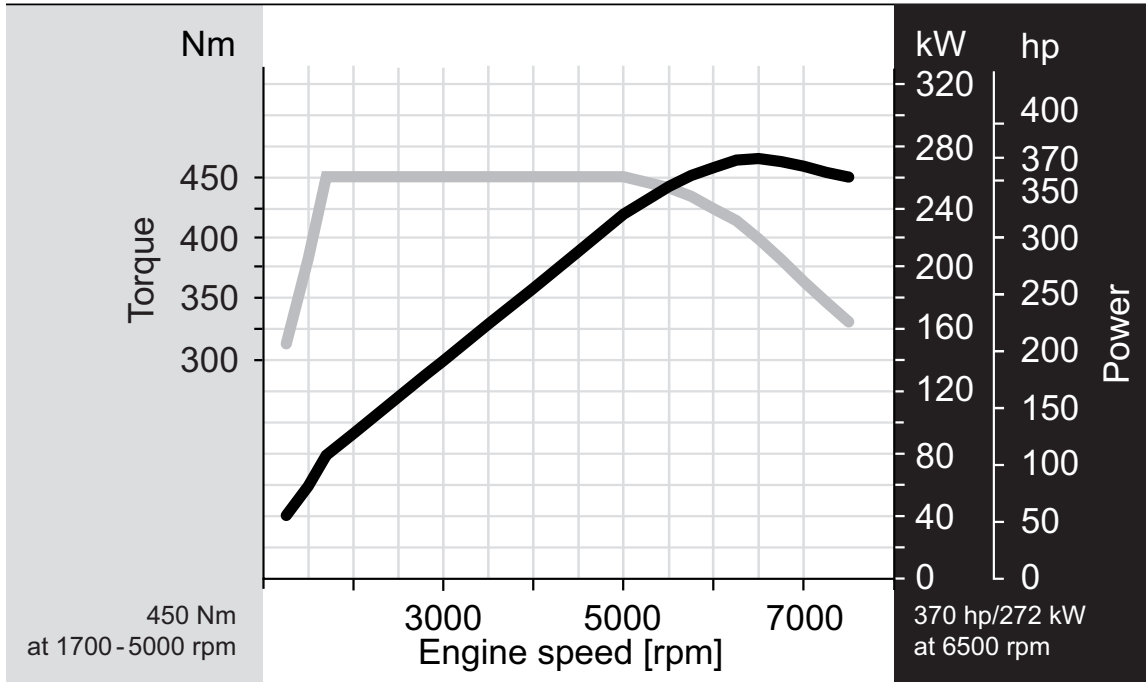

Porsche 911 Carrera • Power and torque

Porsche 911 Carrera