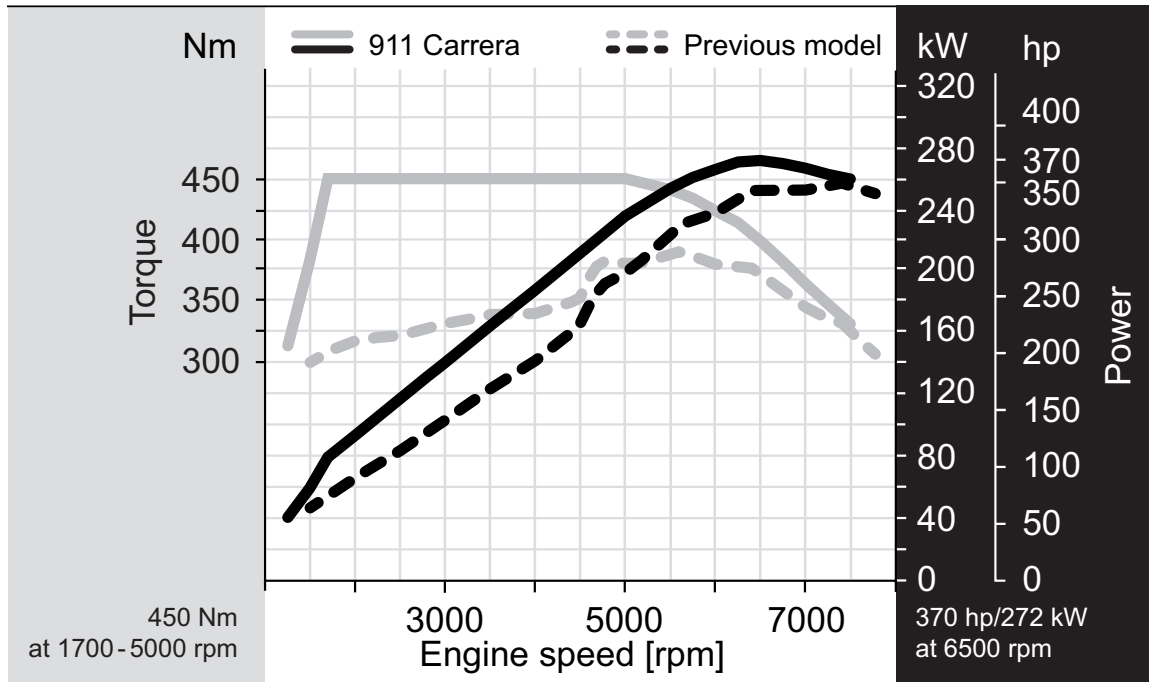

Porsche 911 Carrera – Comparison to previous model