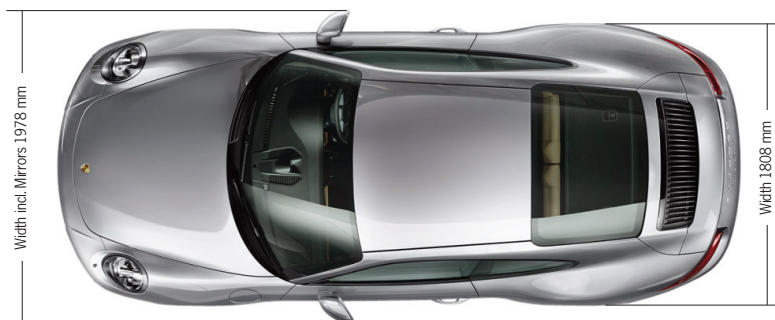

Porsche 911 Carrera • Transmission diagrams

911 Carrera with seven-speed manual transmission

911 Carrera with seven-speed PDK

Porsche 911 Carrera S • Transmission diagrams

911 Carrera S with seven-speed manual transmission

911 Carrera S with seven-speed PDK

Porsche 911 Carrera and 911 Carrera S • Exterior Dimensions

Values in brackets refer to the Porsche 911 Carrera S

* The Porsche 911 Carrera Cabriolet has a height of 1,297 mm

** The Porsche 911 Carrera S Cabriolet has a height of 1,298 mm